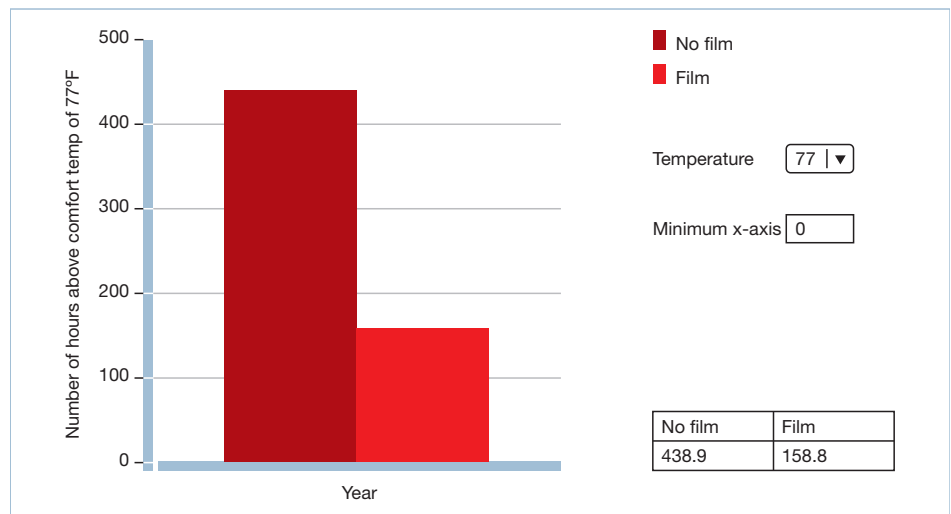

See the real benefits of window film before you buy

Most homes and businesses have an area where solar heat and glare present a tough challenge. Often it's your living room or front office, where you spend most of your time.

Intense heat makes these rooms uncomfortable and increases your air conditioning costs. You, your family, and your furnishings are also exposed to damaging ultraviolet light.

Specularis™ shows measurable improvements

Specularis™ is a web-based energy analysis and film selection tool your official dealer can use to give you an accurate assessment of improved comfort and reduced energy consumption. You'll also see how window film protects you and your furnishings from harmful effects of the sun, particularly UV rays.

To create your custom analysis, your official Panorama® dealer first inputs data about your home, including; floor plan of your room, size and location of windows, north/south orientation, types of windows, even wall construction materials. Then Specularis™ accesses local climate data and utility costs. It also considers your particular concerns, such as reducing glare or preserving a view, before recommending which Panorama® window film is right for you.

Ask for your custom comfort and energy analysis today.

Comfort temperature calculations — Specularis™ estimates how many hours your home remains at a comfortable temperature, with and without air conditioning