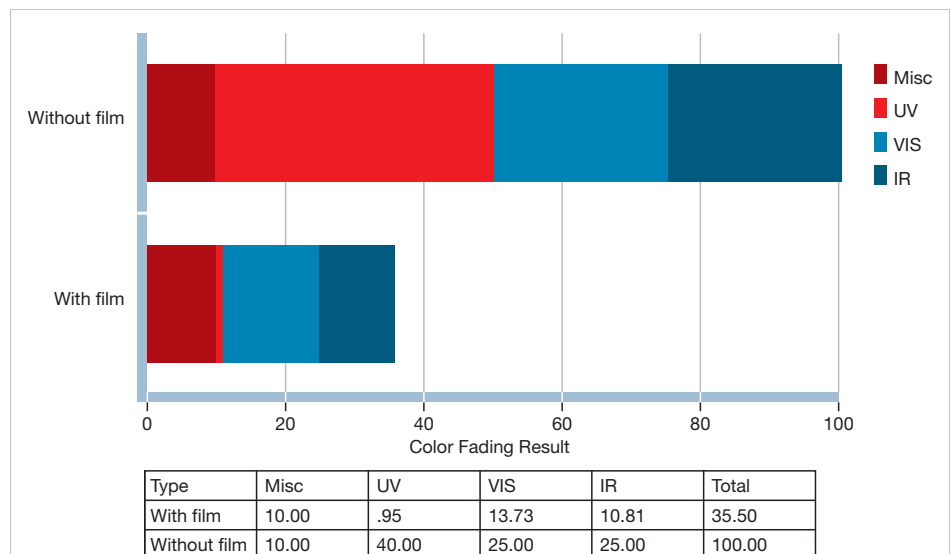

Impact of fading — Specularis™ shows effects of the sun with and without window film