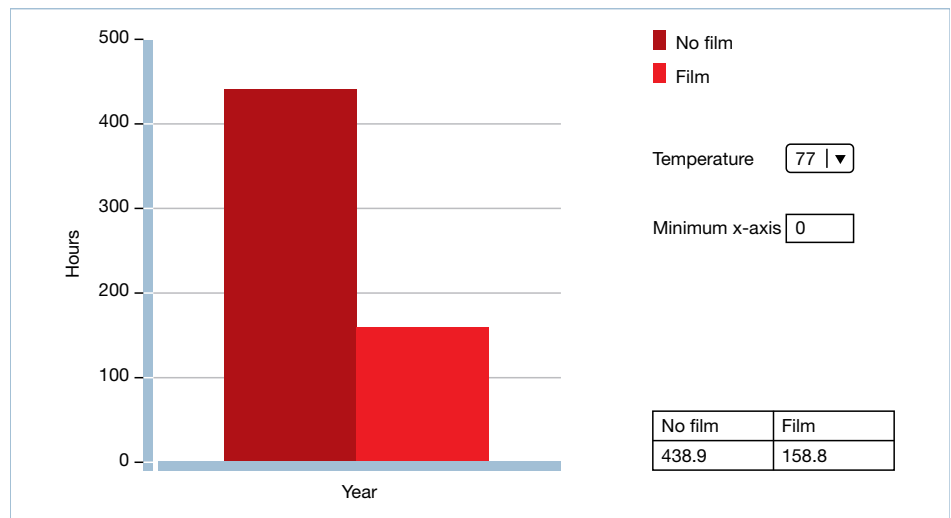

See the real benefits of window film before you buy

Most homes and businesses have an area where solar heat and glare present a tough challenge. Often it's your living room or front office, where you spend most of your time.

Intense heat makes these rooms uncomfortable and increases your air conditioning costs. You, your family, and your furnishings are also exposed to damaging ultraviolet light.

Specularis™ shows measurable improvements

Specularis™ is a web-based energy analysis and film selection tool your official dealer can use to give you an accurate assessment of improved comfort and reduced energy consumption. You'll also see how window film protects you and your furnishings from harmful effects of the sun, particularly UV rays.

To create your custom analysis, your Panorama® dealer first inputs data about your home, including the floor plan of your room, size and location of windows, north/south orientation, types of windows, even wall construction materials. Then Specularis™ accesses local climate data and utility costs. It also considers your particular concerns, such as reducing glare or preserving a view, before recommending which Panorama® window film is right for you.

Ask for your custom comfort and energy analysis today.

Comfort temperature calculations — Specularis™ estimates how many hours your home remains at a comfortable temperature, with and without air conditioning