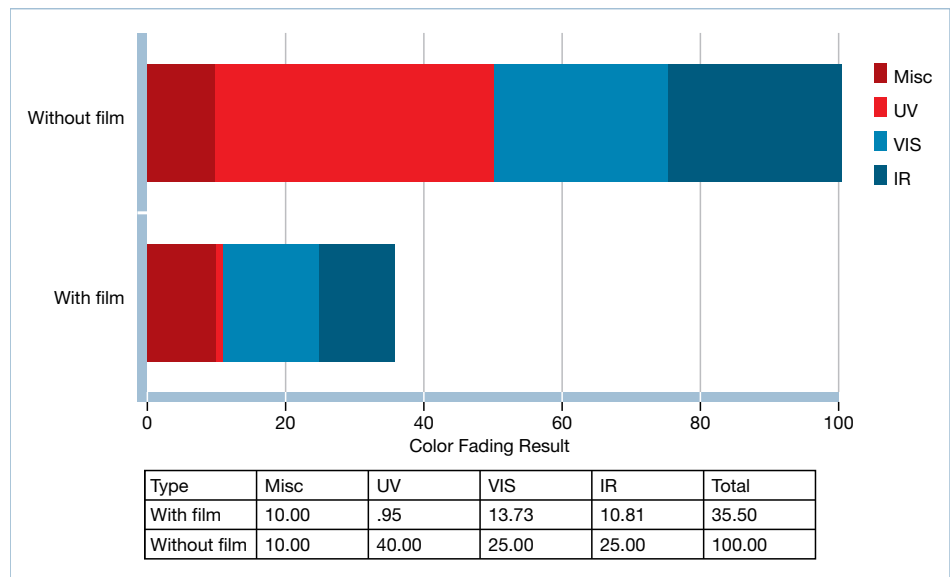

Impact of fading — Specularis™ shows effects of the sun with and without window film